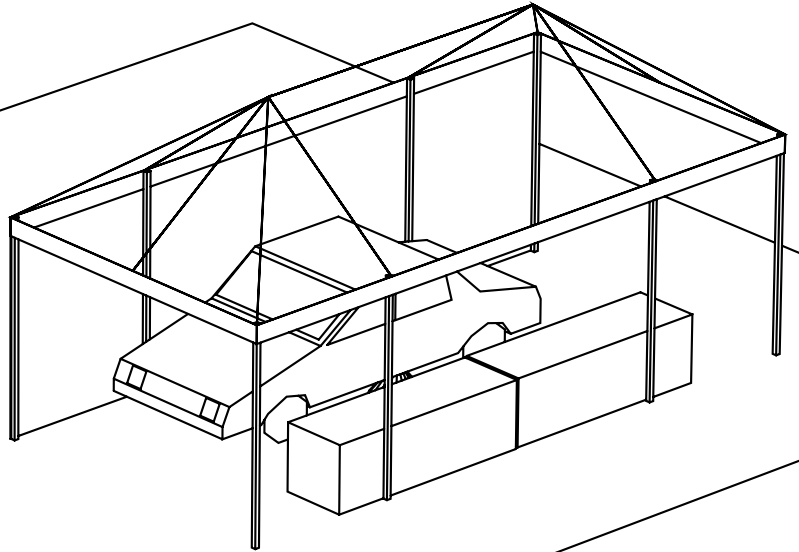

Medical Testing Drive-Thru

Larger options available, as well as 10' x 10' pop-ups

12' x 24' tent w/ car inside

10' x 20' tent w/ car outside

Baker Party Rentals

Date: 3/21/2020
Project: COVID-19
Owner: Baker Party Rentals
Designer: ML