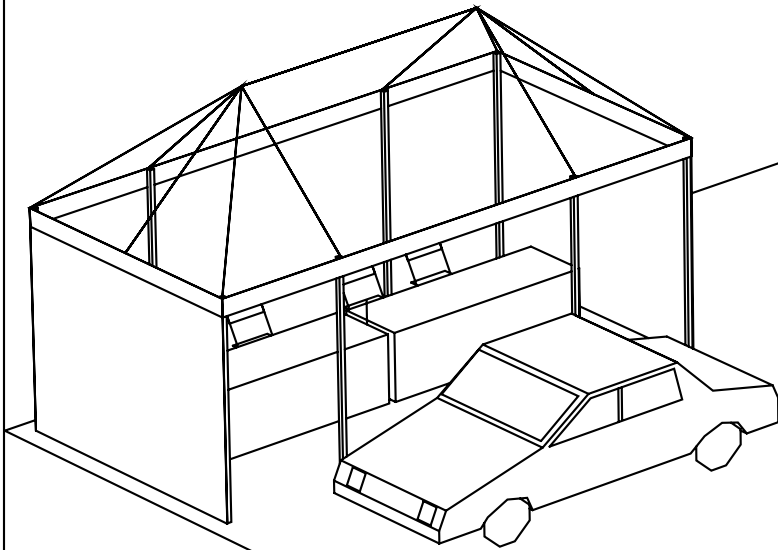

Medical Testing Drive-Thru

Larger options available, as well as 10' x 10' pop-ups

12' x 24' tent w/ car inside

10' x 20' tent w/ car outside

Baker Party Rentals

Date: 3/21/2020
Project: COVID-19
Owner: Baker Party Rentals
Designer: ML